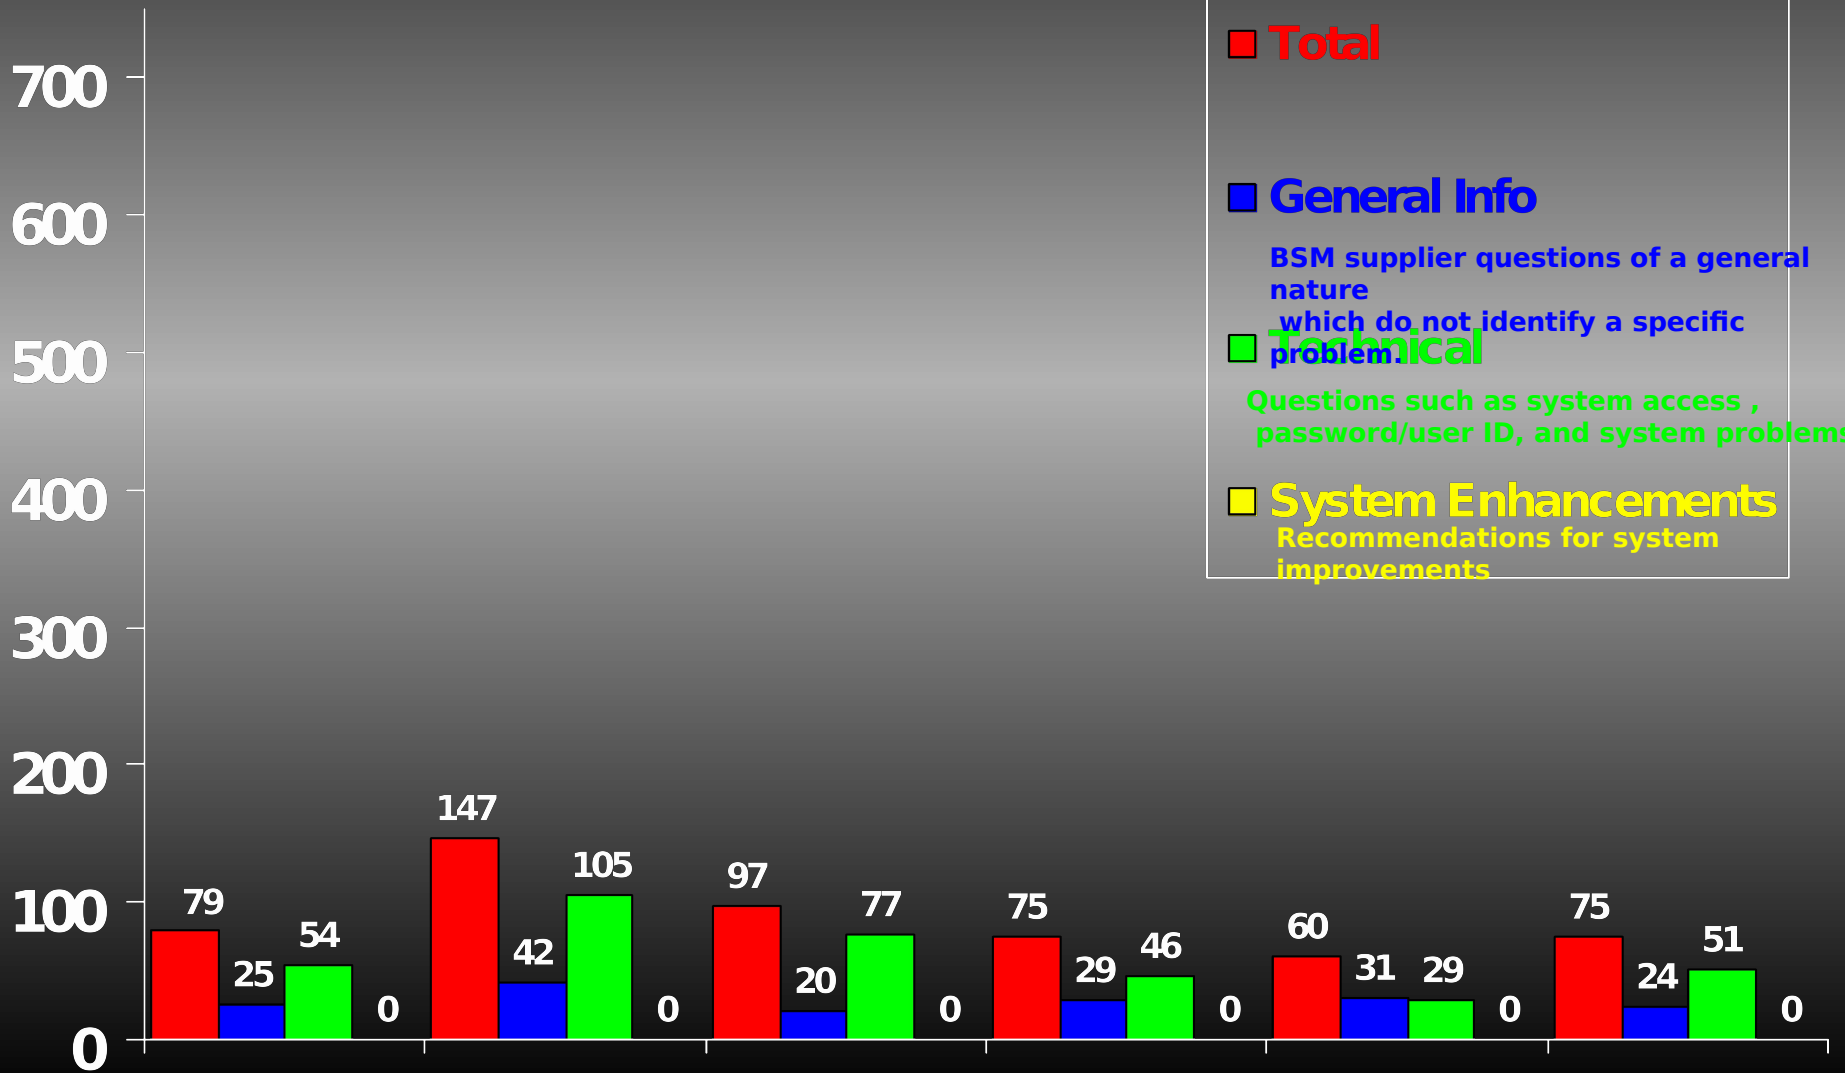

SRweb RELATED CONTACTS

As of 19 Feb 04

SRweb RELATED CONTACTS

WEEK OF 13 - 19 Feb 04

SRweb ISSUES

Average Resolution Time
13 - 19 Feb 04

GOAL: LESS THAN 48 HOURS

SRweb ISSUES

Average Resolution Time (Trend)

GOAL: LESS THAN 48 HOURS

AGED SRweb REMEDY ISSUES

TECHNICAL ISSUES NOT RESOLVED WITHIN 48 HOUR
SUSPENSE

AS OF 13 - 19 Feb 04